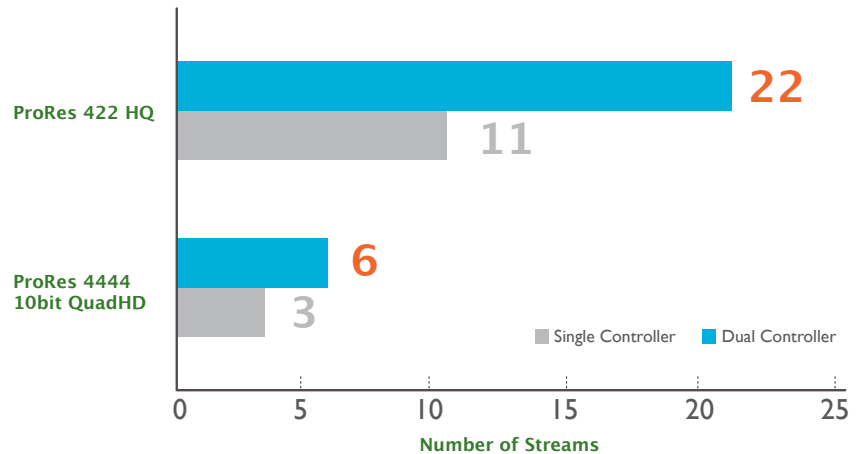

Rich Media Streaming

Vess R2600 PRO is an ideal file-sharing NAS solution and ideal for working on real time compressed video workflows using Apple Final Cut Pro X and Adobe Premiere Pro CC. Vess R2600 PRO can support up to 22 ProRes streams (ProRes 422 HQ [1080 at 29.97fps] can do 6 streams of 4K ProRes (PreRes4444 10bit QuadHD [3840x2160 @23.98fps])).