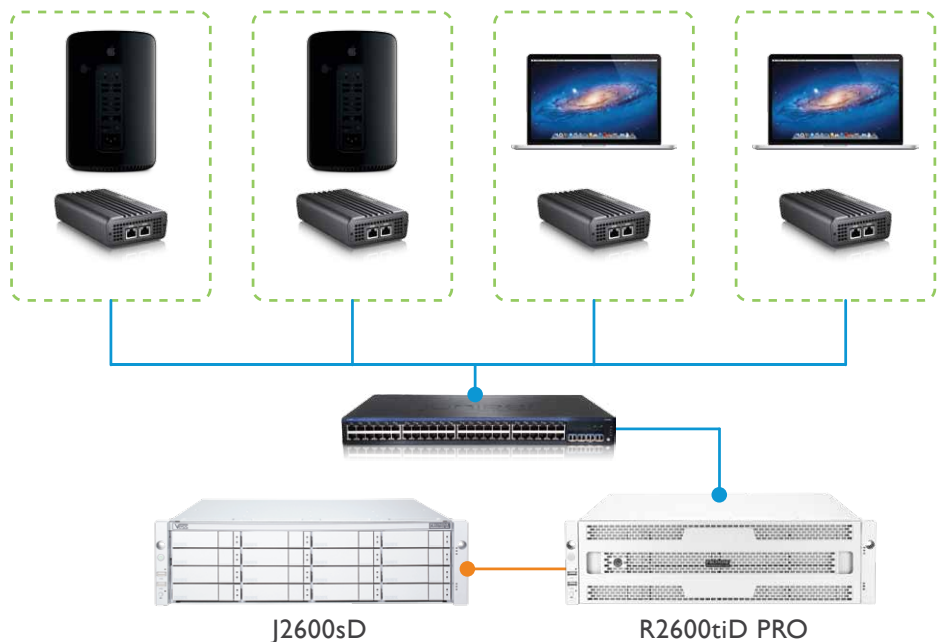

Vess R2600 PRO

Cost effective storage for multi-user rich media compressed workflows

Highlights

- High availability dual controller design with 1Gbps and 10Gbps host connect ports
- Offers Ethernet based client OS support for Mac, Windows and Linux
- Ideal for rich media IT management or compressed video workflows for post production applications
- Perfect for end- to-end compressed workflows ex. ingest, edit, deliver or archive content
- Scale up to 112 hard disk drives via Vess J2000 series expansion units
- Supports NFS, CIFS/SMB, AFP, FTP, WebDAV, iSCSI protocols
- Features replication and backup; supports Active Directory

Fast, Reliable & Cost-Effective NAS for Rich Media Applications

Vess R2600 PRO is a fast, reliable and cost effective storage solution for multi-user rich media compressed workflows. Delivering multi-user scale up capability and fast NAS connectivity via dual active 10Gbit Ethernet controllers, Vess R2600 PRO is ideal for compressed workflows using popular non-linear editors such as Adobe® Premiere® Pro CC and Apple Final Cut Pro X. Vess R2600 PRO is optimized for end-to-end workflows, making it ideal for mid-sized businesses requiring a rich media NAS solution that delivers enterprise RAID reliability and performance, no matter whether they are ingesting, editing, delivering or archiving content.

Audio and Video Optimized

As the consumerization of IT proliferates into the datacenter, the use of video is becoming more pervasive. IT managers need a way to not only manage this data over time, but effectively allow users to access and distribute. The Vess R2600 PRO is the perfect fit as it is an ideal content distribution solution for many small unstructured data media files.